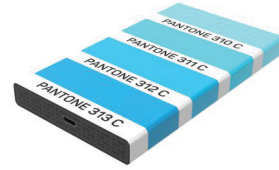

Choose in the layout layer the color text and capacity
of the hard drive and place this on top of the artwork.
This text must be visible on the hard drive.
(delete this text)

Model: White Lake Pro External HDD

Max. size: Total 187.8mm X 131mm

Scale 1:2