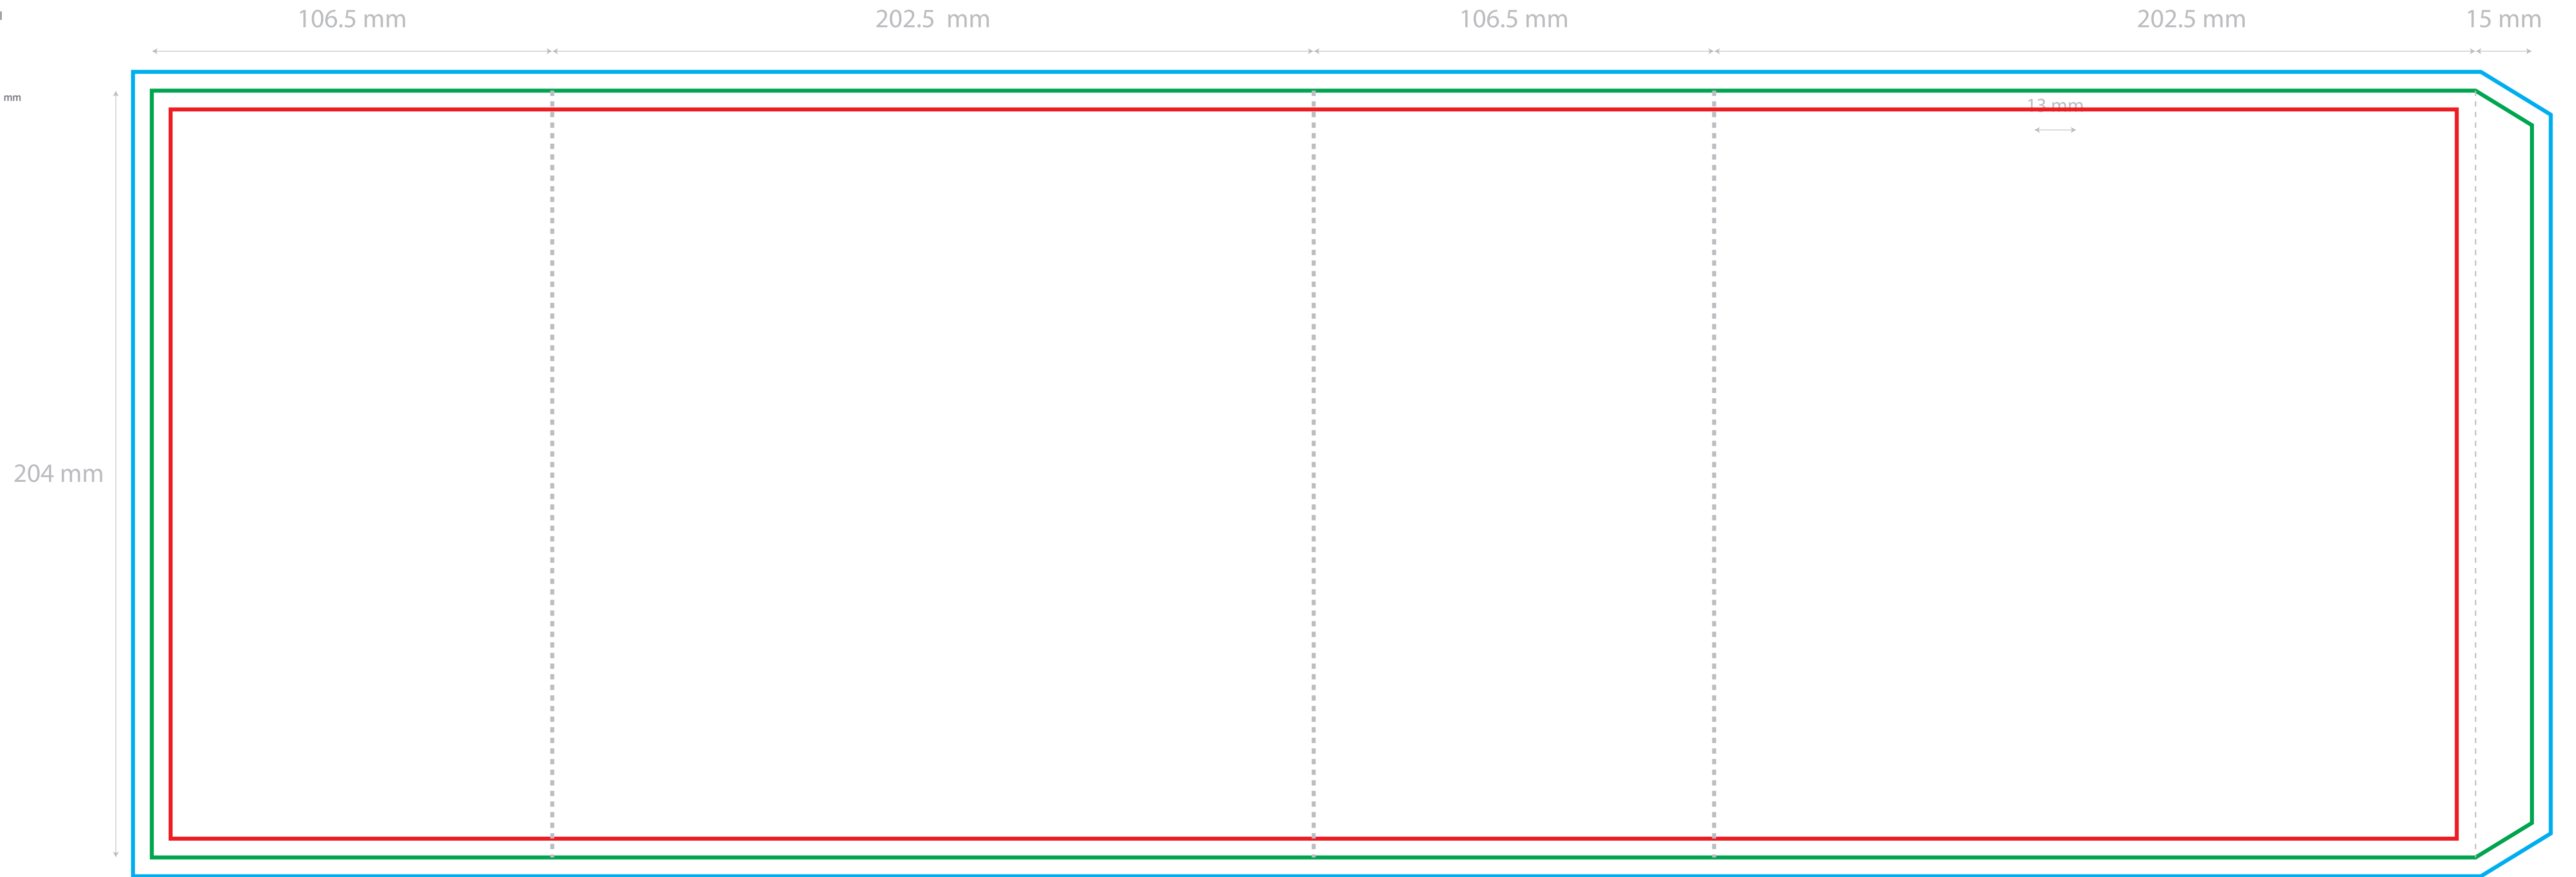

- Max. size for text and logo's
- Size of the sleeve
- Size of the sleeve including bleed
- Folding lines

Model: Sleeve Fresh N Rebel  
Rockbox Soul

Size: Total 633 mm X 204 mm

Front

Back