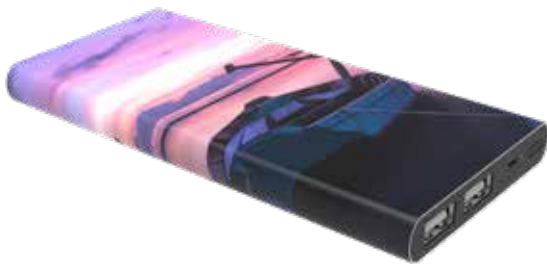

POWER-IT NOW 10.000 mAh

Material:	metal
Colour:	black
Capacity:	10,000 mAh
Product size:	148 x 72 x 15 mm
Personalisation:	Max Print
Printable area:	148 x 72 mm
Order quantity:	from 1 pieces